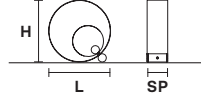

SOUND

Table lamp / Floor lamp / Applique

MASIERO

Design by: Giovanni Battista
Gianola

SOUND TL1

CE

SOUND STL5

CE

SOUND A1

CE

Struttura in metallo,
diffusore in vetro decorato.

Metal frame, decorated
glass diffuser.

Metallstruktur, Diffusor
aus dekoriertem Glas.

Structure en métal,
diffuseur en verre coloré.

**МЕТАЛЛИЧЕСКИЙ КАРКАС,
РАСSEИВАТЕЛЬ ИЗ
ДЕКОРИРОВАННОГО СТЕКЛА.**

H 30 cm / 11.81"
L 30 cm / 11.81"
SP 11 cm / 4.33"

1×G9×40 W max

UP LED x 6 W CRI>80
3000 K - 960 lm
DOWN LED x 6 W CRI>80
3000 K - 960 lm

Dimmable: Button

H 225 cm / 88.18"
L 46 cm / 18.11"
SP 10 cm / 3.93"

5×G9×40 W max

UP LED x 28,8 W CRI>80
3000 K - 4608 lm
DOWN LED x 28,8 W CRI>80
3000 K - 4608 lm

Dimmable: Button

H 30 cm / 11.81"
L 30 cm / 11.81"
SP 45 cm / 17.72"

1×G9×40 W max

UP LED x 3 W CRI>80
3000 K - 480 lm
DOWN LED x 3 W CRI>80
3000 K - 480 lm

Dimmable: PUSH + 1-10V

G12
Brushed gold