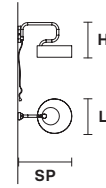

# MASIERO

Design by: Giovanni Battista  
Gianola

**SOUND TL1**

CE

**SOUND STL5**

CE

**SOUND A1**

CE

**H** 30 cm / 11.81"  
**L** 30 cm / 11.81"  
**SP** 11 cm / 4.33"

1×G9×40 W max

**UP** LED x 6 W CRI>80  
3000 K - 960 lm  
**DOWN** LED x 6 W CRI>80  
3000 K - 960 lm

**Dimmable:** Button

**H** 225 cm / 88.18"  
**L** 46 cm / 18.11"  
**SP** 10 cm / 3.93"