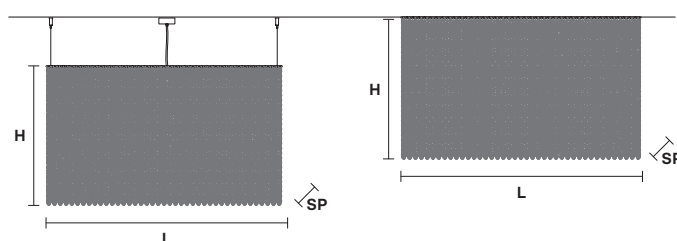

CUBO S/PL LONG/I

RECTANGULAR

H 60 cm / 23.62"
L 100 cm / 39.37"
SP 12.5 cm / 4.92"

13×E14×40 W
USA 13×E12×40 W
(not included)