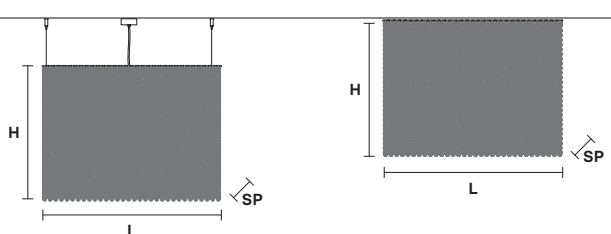

CUBO S/PL LONG/F

RECTANGULAR

H 60 cm / 23.62"
L 75 cm / 29.52"
SP 12.5 cm / 4.92"

13×E14×40 W
USA 13×E12×40 W
(not included)