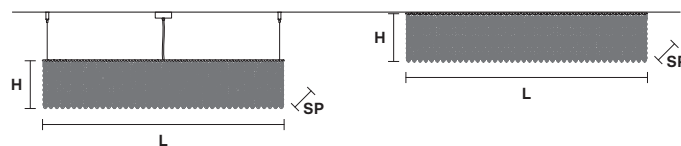

## CUBO S/PL LONG/P

**RECTANGULAR**

**H** 20 cm / 7.87"  
**L** 100 cm / 39.37"  
**SP** 25 cm / 9.84"

12×E14×40 W  
**USA** 12×E12×40 W  
(not included)