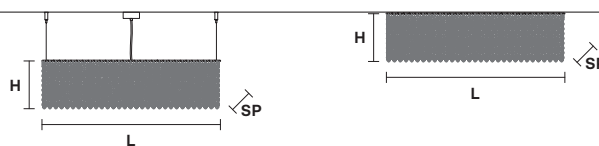

## CUBO S/PL LONG/M

**RECTANGULAR**

**H** 20 cm / 7.87"  
**L** 75 cm / 29.52"  
**SP** 25 cm / 9.84"

⦿ 12×E14×40 W  
**USA** 12×E12×40 W  
(not included)