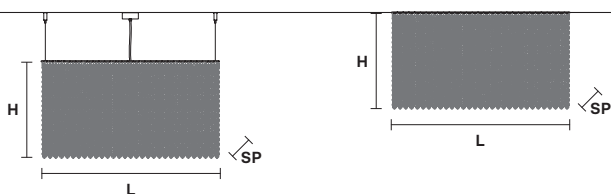

CUBO S/PL LONG/E

RECTANGULAR

H 40 cm / 15.74"
L 75 cm / 29.52"
SP 12.5 cm / 4.92"

11×E14×40 W
USA 11×E12×40 W
(not included)