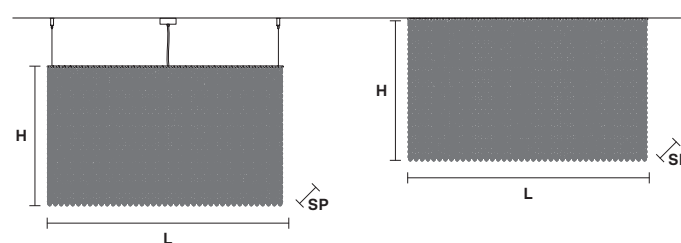

CUBO S/PL LONG/R

RECTANGULAR

H 60 cm / 23.62"
L 100 cm / 39.37"
SP 25 cm / 9.84"

20×E14×40 W
USA 20×E12×40 W
(not included)