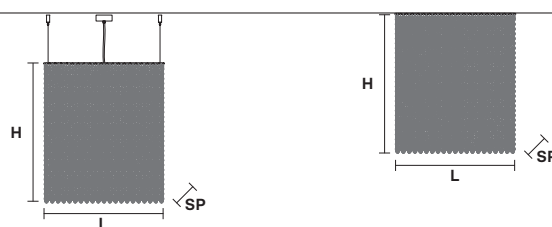

CUBO S/PL LONG/C

RECTANGULAR

H 60 cm / 23.62"
L 50 cm / 19.68"
SP 12.5 cm / 4.92"

8×E14×40 W
USA 8×E12×40 W
(not included)