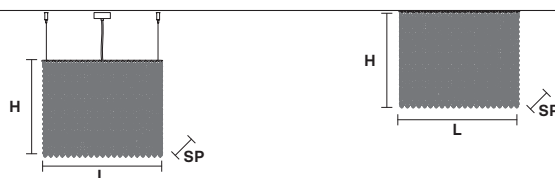

CUBO S/PL LONG/B

RECTANGULAR

H 40 cm / 15.74"
L 50 cm / 19.68"
SP 12.5 cm / 4.92"

7×E14×40 W
USA 7×E12×40 W
(not included)