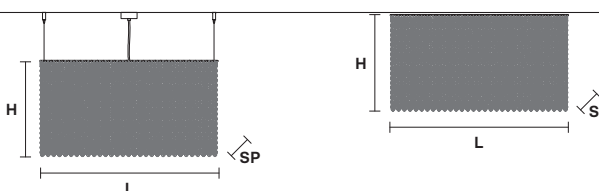

CUBO S/PL LONG/N

RECTANGULAR

H 40 cm / 15.74"
L 75 cm / 29.52"
SP 25 cm / 9.84"

⦿ 16×E14×40 W
USA 16×E12×40 W
(not included)