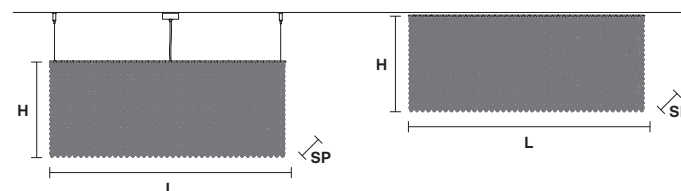

CUBO S/PL LONG/Q

RECTANGULAR

H 40 cm / 15.74"
L 100 cm / 39.37"
SP 25 cm / 9.84"

16×E14×40 W
USA 16×E12×40 W
(not included)