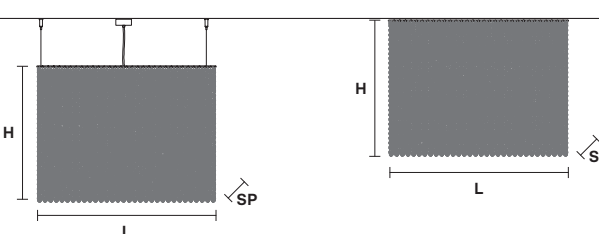

CUBO S/PL LONG/O

RECTANGULAR

H 60 cm / 23.62"
L 75 cm / 29.52"
SP 25 cm / 9.84"

⦿ 16×E14×40 W
USA 16×E12×40 W
(not included)