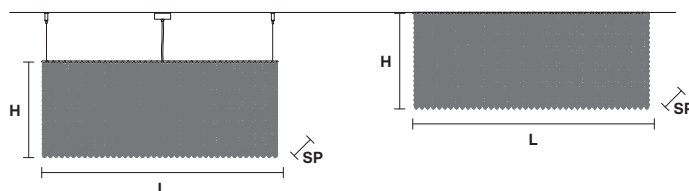

## CUBO S/PL LONG/G

**RECTANGULAR**

**H** 20 cm / 7.87"  
**L** 100 cm / 39.37"  
**SP** 12.5 cm / 4.92"

6×E14×40 W  
**USA** 6×E12×40 W  
(not included)

## CUBO S/PL LONG/H

**RECTANGULAR**

**H** 40 cm / 15.74"  
**L** 100 cm / 39.37"  
**SP** 12.5 cm / 4.92"

11×E14×40 W  
**USA** 11×E12×40 W  
(not included)