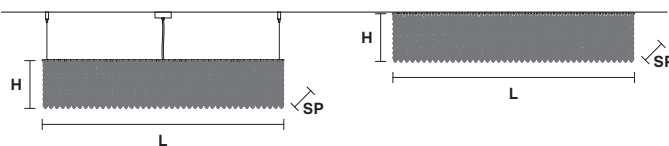

## CUBO S/PL LONG/G

**RECTANGULAR**

**H** 20 cm / 7.87"  
**L** 100 cm / 39.37"  
**SP** 12.5 cm / 4.92"

6×E14×40 W  
**USA** 6×E12×40 W  
(not included)