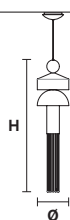

NAPPE

Suspension XL

MASIERO

Design by: Marco Zito

NAPPE XL1

CE

NAPPE XL2

CE

NAPPE XL3

CE

Struttura in metallo verniciato con astine di metallo o diffusori in vetro. Illuminazione a LED.

Painted metal frame with metal beams or glass diffusers. LED lighting.

Lackierte Metallstruktur mit Metallstäben oder Glas-Diffusoren. LED Beleuchtung.

H 125 cm / 49.21"
Ø 30 cm / 11.81"

UP 1 x LED 12W
3000K 1920 lm

DOWN 1 x LED 8.5W
3000K 1360 lm

Dimmable: 1-10V + PUSH + DALI

H 135 cm / 53.14"
Ø 35 cm / 13.77"

UP 1 x LED 12W
3000K 1920 lm

DOWN 1 x LED 8.5W
3000K 1360 lm

Dimmable: 1-10V + PUSH + DALI

H 110 cm / 43.30"
Ø 30 cm / 11.81"

1 x LED 12W
3000K - 1920 lm

Dimmable: 1-10V + PUSH + DALI

ALL WHITE

V95

Matt white

MIXED COLOURS