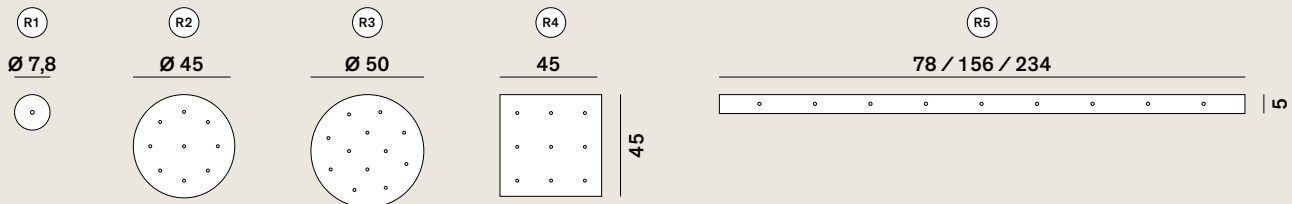

Furin: Suspension

cod: H1

Light Source	MID POWER LED
Power	3 Watt
Kelvin	2.700
Lumen	150
CRI	90

Class **A / A+ / A++**

Rosone / Ceiling roses

Catalogue

Satin selection (upon request)

Your favourite Colour: