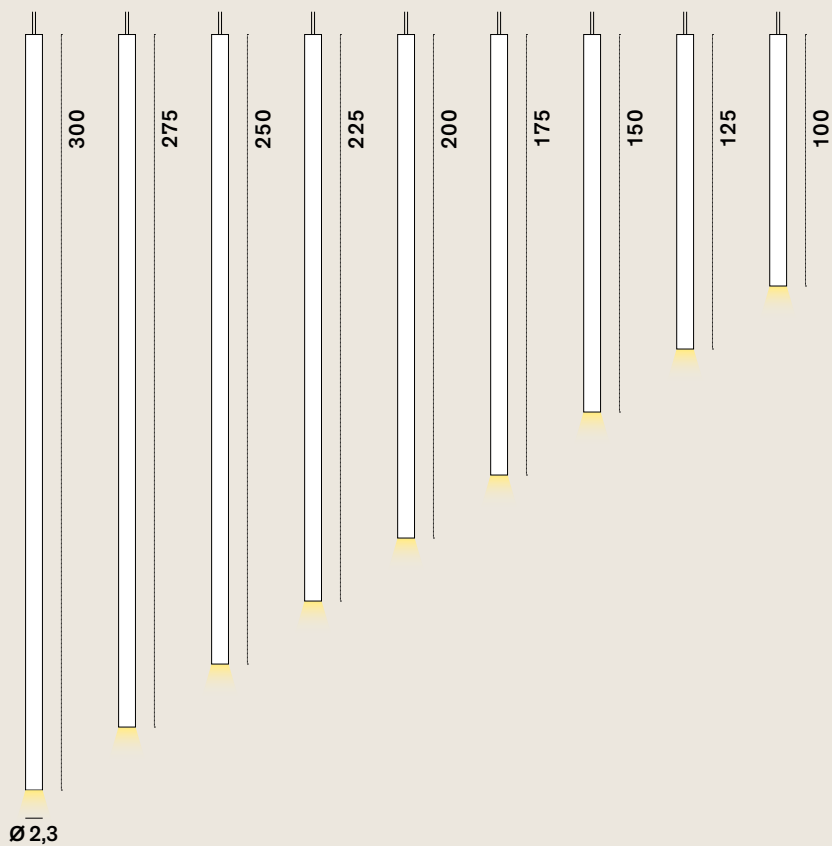

Furin: Suspension

cod: H1

Light Source	MID POWER LED
Power	3 Watt
Kelvin	2.700
Lumen	150
CRI	90

Class **A / A+ / A++**

Rosone / Ceiling roses

Catalogue

Satin selection (upon request)

Your favourite Colour: