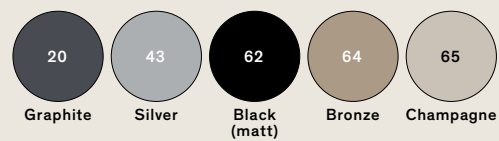

Furin: Suspension

cod: H1

Light Source	MID POWER LED
Power	3 Watt
Kelvin	2.700
Lumen	150
CRI	90

Class **A / A+ / A++**

Rosone / Ceiling roses

Catalogue

Satin selection (upon request)

Your favourite Colour:

- RAL
- Pantone
- NCS