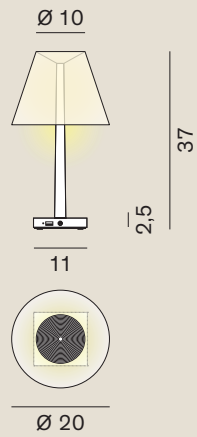

Dina+: Table

cod: T1

Light Source	MID POWER LED
Power	8 Watt
Kelvin	2.700
Dimmer	IR touch
Lumen	400
CRI	90

Class **A / A+ / A++**

USB charger

Battery life

Cordless			
Light	70%	>	5 hours
Light	40%	>	10 hours
Light	5%	>	30 hours