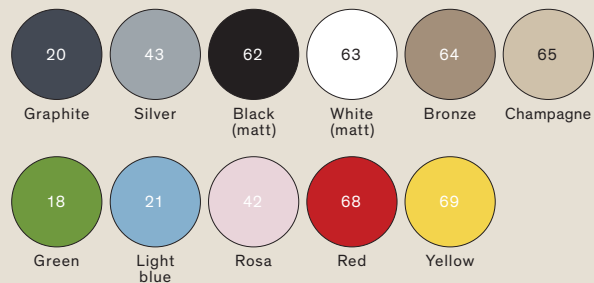

Dina+: Table

cod: T1

Light Source	MID POWER LED
Power	8 Watt
Kelvin	2.700
Dimmer	IR touch
Lumen	400
CRI	90

Class **A / A+ / A++**

USB charger

Battery life

Cordless			
Light	70%	>	5 hours
Light	40%	>	10 hours
Light	5%	>	30 hours

Catalogue

Diffuser (included x 2)

Your favourite Colour: