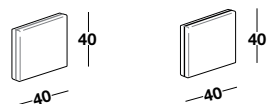

FINISHING

Black PVC

ESTHER

esther

small armchair

pouff

pillows

BE