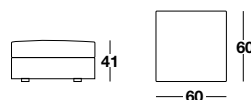

FINISHING

Black PVC

ESTHER

esther

small armchair

pouff

pillows

BE