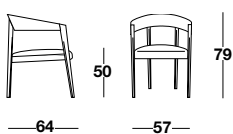

Walnut
canaletto

Wengé
coloured

Per ulteriori specifiche sui prodotti consultare il listino.

For further details about the products see the price list

LIZZYE CHAIR

chair

small armchair

armchair