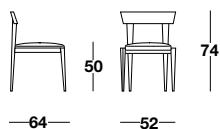

Walnut
canaletto

Wengé
coloured

Per ulteriori specifiche sui prodotti consultare il listino.

For further details about the products see the price list

LIZZYE CHAIR

chair

small armchair

armchair