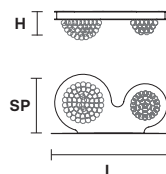

BOOL A2

H 11 cm / 4.33"
L 40 cm / 15.75"
SP 21 cm / 8.27"

UP LED x 6.3 W CRI>80
3000 K - 1000 lm

DOWN LED x 6 W CRI>80
3000 K - 900 lm

Not dimmable