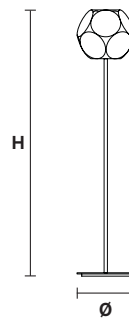

### TIMEO PL1 R45 CE

H 24 cm / 9.45"  
Ø 47 cm / 18.50"

LED x 10 W CRI>80  
3000 K - 1600 lm  
**Dimmable:** 1-10 V + PUSH

### TIMEO STL CE

H 160 cm / 62.99"  
Ø 35 cm / 11.81"

LED x 10 W CRI>80  
3000 K - 1600 lm  
**Dimmable:** 1-10 V + PUSH

### TIMEO TL CE

H 30 cm / 11.81"  
Ø 35 cm / 13.77"

LED x 10 W CRI>80  
3000 K - 1600 lm  
**Dimmable:** 1-10 V + PUSH

### TIMEO A CE

H 20 cm / 7.87"  
Ø 21 cm / 8.26"  
SP 19 cm / 7.48"

LED x 4 W CRI>80  
3000 K - 600 lm  
**Dimmable:** 1-10 V + PUSH

**G14**  
Burnished brass

**V34**  
Antique pink

**V91**  
Embossed black