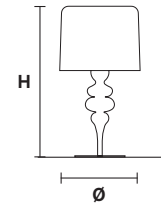

Design by: Fly Design Studio

EVA TL1 P

CE

H 28 cm / 11.10"
Ø 14 cm / 5.60"

1×E14×60 W max
USA 1×E12×40 W max
(not included)

Aluminum lampshades included

Lampada con struttura in resina e poliuretano. Paralumi in alluminio.

EVA TL1 M

CE

H 53 cm / 21.00"
Ø 30 cm / 11.90"

1×E27×100 W max
USA 1×E26×60 W max
(not included)

Aluminum lampshades included

EVA TL3+1 G

CE

H 75 cm / 29.60"
Ø 40 cm / 15.80"

3×E27×100 W max
1×R7S×150 W max
USA 3×E26×60 W max
1×E12×40 W max
(not included)

Aluminum lampshades included

EVA STL3+1

CE

H 190 cm / 74.90"
Ø 50 cm / 19.70"

3×E27×100 W max
1×R7S×150 W max
USA 3×E26×60 W max
1×E12×40 W max
(not included)