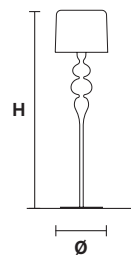

Design by: Fly Design Studio

EVA TL1 P

CE

H 28 cm / 11.10"
Ø 14 cm / 5.60"

1×E14×60 W max
USA 1×E12×40 W max
(not included)

Aluminum lampshades included

Lampada con struttura in resina e poliuretano. Paralumi in alluminio.

EVA TL1 M

CE

H 53 cm / 21.00"
Ø 30 cm / 11.90"

1×E27×100 W max
USA 1×E26×60 W max
(not included)

Aluminum lampshades included

EVA TL3+1 G

CE

H 75 cm / 29.60"
Ø 40 cm / 15.80"

3×E27×100 W max
1×R7S×150 W max
USA 3×E26×60 W max
1×E12×40 W max
(not included)

Aluminum lampshades included

EVA STL3+1

CE

H 190 cm / 74.90"
Ø 50 cm / 19.70"

3×E27×100 W max
1×R7S×150 W max
USA 3×E26×60 W max
1×E12×40 W max
(not included)