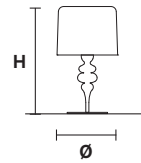

Design by: Fly Design Studio

EVA TL1 P

CE

H 28 cm / 11.10"
Ø 14 cm / 5.60"

1×E14×60 W max
USA 1×E12×40 W max
(not included)

Aluminum lampshades included

Lampada con struttura in resina e poliuretano. Paralumi in alluminio.

EVA TL1 M

CE

H 53 cm / 21.00"
Ø 30 cm / 11.90"

1×E27×100 W max
USA 1×E26×60 W max
(not included)

Aluminum lampshades included

EVA TL3+1 G

CE

H 75 cm / 29.60"
Ø 40 cm / 15.80"