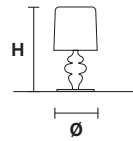

Design by: Fly Design Studio

EVA TL1 P

CE

H 28 cm / 11.10"
Ø 14 cm / 5.60"

1×E14×60 W max
USA 1×E12×40 W max
(not included)

Aluminum lampshades included

Lampada con struttura in resina e poliuretano. Paralumi in alluminio.

EVA TL1 M

CE

H 53 cm / 21.00"
Ø 30 cm / 11.90"

1×E27×100 W max
USA 1×E26×60 W max
(not included)

Aluminum lampshades included

EVA TL3+1 G

CE

H 75 cm / 29.60"
Ø 40 cm / 15.80"