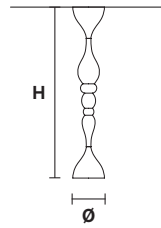

DROPOP LED PL90

CE

H 90 cm / 35.43"
Ø 16 cm / 6.29"

DOWN LED x 8.5W CRI>80
3000 K - 1360 lm
Dimmable: TRIAC

DROPOP LED PL75

CE

H 75 cm / 29.52"
Ø 16 cm / 6.29"

DOWN LED x 8.5W CRI>80
3000 K - 1360 lm
Dimmable: TRIAC

DROPOP LED PL70

CE

H 70 cm / 27.55"
Ø 16 cm / 6.29"

DOWN LED x 8.5W CRI>80
3000 K - 1360 lm
Dimmable: TRIAC

DROPOP LED PL65

CE

H 65 cm / 25.59"
Ø 16 cm / 6.29"

DOWN LED x 8.5W CRI>80
3000 K - 1360 lm
Dimmable: TRIAC