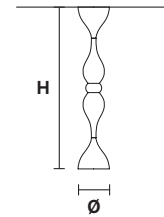

DROPOP LED PL90

CE

H 90 cm / 35.43"
Ø 16 cm / 6.29"

DOWN LED x 8.5W CRI>80
3000 K - 1360 lm
Dimmable: TRIAC

DROPOP LED PL75

CE

H 75 cm / 29.52"
Ø 16 cm / 6.29"

DOWN LED x 8.5W CRI>80
3000 K - 1360 lm
Dimmable: TRIAC

DROPOP LED PL70

CE

H 70 cm / 27.55"
Ø 16 cm / 6.29"

DOWN LED x 8.5W CRI>80
3000 K - 1360 lm
Dimmable: TRIAC

DROPOP LED PL65

CE

H 65 cm / 25.59"
Ø 16 cm / 6.29"

DOWN LED x 8.5W CRI>80
3000 K - 1360 lm
Dimmable: TRIAC