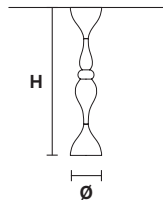

DROPOP LED PL90

CE

H 90 cm / 35.43"
Ø 16 cm / 6.29"

DOWN LED x 8.5W CRI>80
3000 K - 1360 lm
Dimmable: TRIAC

DROPOP LED PL75

CE

H 75 cm / 29.52"
Ø 16 cm / 6.29"

DOWN LED x 8.5W CRI>80
3000 K - 1360 lm
Dimmable: TRIAC

DROPOP LED PL70

CE

H 70 cm / 27.55"
Ø 16 cm / 6.29"

DOWN LED x 8.5W CRI>80
3000 K - 1360 lm
Dimmable: TRIAC

DROPOP LED PL65

CE

H 65 cm / 25.59"
Ø 16 cm / 6.29"

DOWN LED x 8.5W CRI>80
3000 K - 1360 lm
Dimmable: TRIAC

DROPOP LED PL60

CE

H 60 cm / 23.62"
Ø 16 cm / 6.29"

DOWN LED x 8.5W CRI>80
3000 K - 1360 lm
Dimmable: TRIAC

DROPOP LED PL25

CE

H 25 cm / 9.84"
Ø 16 cm / 6.29"

DOWN LED x 8.5W CRI>80
3000 K - 1360 lm
Dimmable: TRIAC