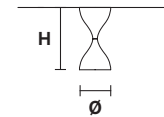

DROPOP LED PL70

CE

H 70 cm / 27.55"
Ø 16 cm / 6.29"

DOWN LED x 8.5W CRI>80
3000 K - 1360 lm
Dimmable: TRIAC

DROPOP LED PL65

CE

H 65 cm / 25.59"
Ø 16 cm / 6.29"

DOWN LED x 8.5W CRI>80
3000 K - 1360 lm
Dimmable: TRIAC

DROPOP LED PL60

CE

H 60 cm / 23.62"
Ø 16 cm / 6.29"

DOWN LED x 8.5W CRI>80
3000 K - 1360 lm
Dimmable: TRIAC

DROPOP LED PL25

CE

H 25 cm / 9.84"
Ø 16 cm / 6.29"

DOWN LED x 8.5W CRI>80
3000 K - 1360 lm
Dimmable: TRIAC