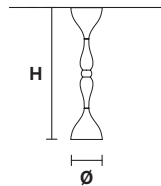

DROPOP LED PL90

CE

H 90 cm / 35.43"
Ø 16 cm / 6.29"

DOWN LED x 8.5W CRI>80
3000 K - 1360 lm
Dimmable: TRIAC

DROPOP LED PL75

CE

H 75 cm / 29.52"
Ø 16 cm / 6.29"

DOWN LED x 8.5W CRI>80
3000 K - 1360 lm
Dimmable: TRIAC

DROPOP LED PL70

CE

H 70 cm / 27.55"
Ø 16 cm / 6.29"

DOWN LED x 8.5W CRI>80
3000 K - 1360 lm
Dimmable: TRIAC

DROPOP LED PL65

CE

H 65 cm / 25.59"
Ø 16 cm / 6.29"

DOWN LED x 8.5W CRI>80
3000 K - 1360 lm
Dimmable: TRIAC

DROPOP LED PL60

CE

H 60 cm / 23.62"
Ø 16 cm / 6.29"

DOWN LED x 8.5W CRI>80
3000 K - 1360 lm
Dimmable: TRIAC

DROPOP LED PL25

CE

H 25 cm / 9.84"
Ø 16 cm / 6.29"

DOWN LED x 8.5W CRI>80
3000 K - 1360 lm
Dimmable: TRIAC