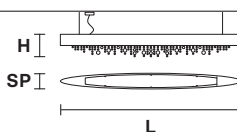

UP LED x 9,6 W CRI>80
3000 K - 1512 lm

DOWN LED x 28,8 W CRI>80
3000 K - 4536 lm

Dimmable: 1-10V + PUSH + DALI

OLÀ S6 40

H 20 cm / 7.87"
Ø 40 cm / 15.74"

USA 6×E14×60 W max
6×E12×40 W max
(not included)

UP LED x 13,75 W CRI>80
3000 K - 1760 lm

DOWN LED x 13,75 W CRI>80
3000 K - 1760 lm

Dimmable: 1-10V + PUSH + DALI

OLÀ S2 15

H 26 cm / 10.23"
Ø 15 cm / 5.90"

USA 2×G9×40 W max
1×E12×40 W max
(not included)

DOWN LED x 8,5 W CRI>80
3000 K - 1360 lm

Dimmable: TRIAC

OLÀ S6 0V 160

H 20 cm / 7.87"
L 160 cm / 63.00"
SP 14 cm / 5.50"

USA 6×E14×60 W max
6×E12×40 W max
(not included)

UP LED x 18 W CRI>80
3000 K - 2826 lm

DOWN LED x 44.5 W CRI>80
3000 K - 7065 lm

Dimmable: PUSH + DALI