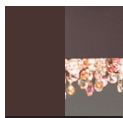

V30
Oxide red frame comes with amber colours pendants

V83
Matt bronze frame comes with warm colours pendants

G01
Matt white frame comes with cold colours pendants

G01
Burnished frame comes with amber colours pendants