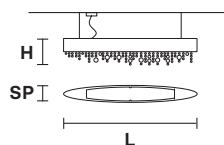

DOWN LED x 13,75 W CRI>80
3000 K - 1760 lm

Dimmable: 1-10V + PUSH + DALI

OLÀ S2 15

H 26 cm / 10.23"
Ø 15 cm / 5.90"

USA 2×G9×40 W max
1×E12×40 W max
(not included)

DOWN LED x 8,5 W CRI>80
3000 K - 1360 lm

Dimmable: TRIAC

OLÀ S6 0V 160

H 20 cm / 7.87"
L 160 cm / 63.00"
SP 14 cm / 5.50"

USA 6×E14×60 W max
6×E12×40 W max
(not included)

UP LED x 18 W CRI>80
3000 K - 2826 lm

DOWN LED x 44.5 W CRI>80
3000 K - 7065 lm

Dimmable: PUSH + DALI

OLÀ S4 0V 100

H 20 cm / 7.87"
L 100 cm / 39.37"
SP 13 cm / 5.11"

USA 4×E14×60 W max
4×E12×40 W max
(not included)

UP LED x 8,2 W CRI>80
3000 K - 1050 lm

DOWN LED x 24,6 W CRI>80
3000 K - 3150 lm

Dimmable: PUSH + 1-10V