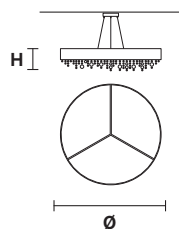

G01
Matt white frame comes with cold colours pendants

F01
Gold leaf frame comes with amber colors pendants

F03
Copper leaf frame comes with copper colours pendants

OLÀ S6 90

H 20 cm / 7.87"
Ø 90 cm / 35.50"

USA 8×E27×60 W max
8×E26×60 W max
(not included)

UP LED x 11 W CRI>80
3000 K - 1764 lm

DOWN LED x 33 W CRI>80
3000 K - 5292 lm

Dimmable: 1-10V + PUSH + DALI

OLÀ S6 60

H 20 cm / 7.87"
Ø 60 cm / 23.70"

USA 6×E27×60 W max
6×E26×60 W max
(not included)