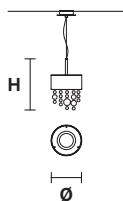

USA 8×E27×60 W max
8×E26×60 W max
(not included)

UP LED x 11 W CRI>80
3000 K - 1764 lm

DOWN LED x 33 W CRI>80
3000 K - 5292 lm

Dimmable: 1-10V + PUSH + DALI

OLÀ S6 60

H 20 cm / 7.87"
Ø 60 cm / 23.70"

USA 6×E27×60 W max
6×E26×60 W max
(not included)

UP LED x 9,6 W CRI>80
3000 K - 1512 lm

DOWN LED x 28,8 W CRI>80
3000 K - 4536 lm

Dimmable: 1-10V + PUSH + DALI

OLÀ S6 40

H 20 cm / 7.87"
Ø 40 cm / 15.74"

USA 6×E14×60 W max
6×E12×40 W max
(not included)

UP LED x 13,75 W CRI>80
3000 K - 1760 lm

DOWN LED x 13,75 W CRI>80
3000 K - 1760 lm

Dimmable: 1-10V + PUSH + DALI

OLÀ S2 15

H 26 cm / 10.23"
Ø 15 cm / 5.90"

USA 2×G9×40 W max
1×E12×40 W max
(not included)

DOWN LED x 8,5 W CRI>80
3000 K - 1360 lm

Dimmable: TRIAC