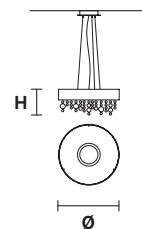

USA 8×E27×60 W max
8×E26×60 W max
(not included)

UP LED x 11 W CRI>80
3000 K - 1764 lm

DOWN LED x 33 W CRI>80
3000 K - 5292 lm

Dimmable: 1-10V + PUSH + DALI

OLÀ S6 60

H 20 cm / 7.87"
Ø 60 cm / 23.70"

USA 6×E27×60 W max
6×E26×60 W max
(not included)

UP LED x 9,6 W CRI>80
3000 K - 1512 lm

DOWN LED x 28,8 W CRI>80
3000 K - 4536 lm

Dimmable: 1-10V + PUSH + DALI

OLÀ S6 40

H 20 cm / 7.87"
Ø 40 cm / 15.74"

USA 6×E14×60 W max
6×E12×40 W max
(not included)

UP LED x 13,75 W CRI>80
3000 K - 1760 lm

OLÀ S6 0V 160

H 20 cm / 7.87"
L 160 cm / 63.00"
SP 14 cm / 5.50"

USA 6×E14×60 W max
6×E12×40 W max
(not included)

UP LED x 18 W CRI>80
3000 K - 2826 lm

DOWN LED x 44.5 W CRI>80
3000 K - 7065 lm

Dimmable: PUSH + DALI