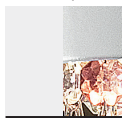

V30
Oxide red frame comes with amber colours pendants

V83
Matt bronze frame comes with warm colours pendants

G01
Matt white frame comes with cold colours pendants

G01
Burnished frame comes with amber colours pendants