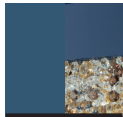

V50
Blue nany frame comes with amber colours pendants