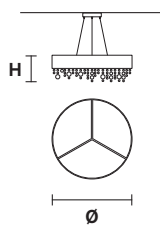

G01
Matt white frame comes with cold colours pendants

F01
Gold leaf frame comes with amber colors pendants

F03
Copper leaf frame comes with copper colours pendants

OLÀ S6 90

H 20 cm / 7.87"
Ø 90 cm / 35.50"

USA 8×E27×60 W max
8×E26×60 W max
(not included)

UP LED x 11 W CRI>80
3000 K - 1764 lm

DOWN LED x 33 W CRI>80
3000 K - 5292 lm

Dimmable: 1-10V + PUSH + DALI

OLÀ S6 60

H 20 cm / 7.87"
Ø 60 cm / 23.70"

USA 6×E27×60 W max
6×E26×60 W max
(not included)