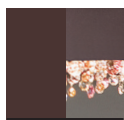

V30
Oxide red frame comes with amber colours pendants

V83
Matt bronze frame comes with warm colours pendants

G01
Matt white frame comes with cold colours pendants

G01
Burnished frame comes with amber colours pendants