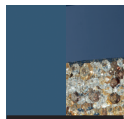

V50
Blue nany frame comes with amber colours pendants