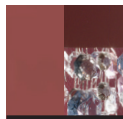

V30
Oxide red frame comes with amber colours pendants

V83
Matt bronze frame comes with warm colours pendants

G01
Matt white frame comes with cold colours pendants

G01
Burnished frame comes with amber colours pendants