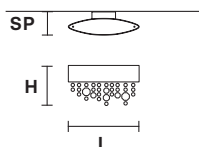

⚡ 6×E14×60 W max
USA 6×E12×40 W max
(not included)

UP LED x 17,6 W CRI>80
3000 K - 2826 lm

DOWN LED x 44 W CRI>80
3000 K - 7065 lm

Dimmable: DALI + PUSH

OLÀ A2 OV 70

H 20 cm / 7.87"
L 70 cm / 11.82"
SP 15 cm / 6.00"

⚡ 2×E27×60 W max
USA 2×E26×60 W max
(not included)

UP LED x 9,3 W CRI>80
3000 K - 1488lm

DOWN LED x 18,6 W CRI>80
3000 K - 2976 lm

Dimmable: 1-10V + PUSH

OLÀ A2 OV 50

H 18 cm / 7.08"
L 50 cm / 19.70"
SP 12 cm / 4.72"

⚡ 2×E27×60 W max
USA 2×E26×60 W max
(not included)

UP LED x 5,25 W CRI>80
3000 K - 840 lm

DOWN LED x 7,8 W CRI>80
3000 K - 1240 lm

Dimmable: 1-10V + PUSH

OLÀ A1 OV 30

H 20 cm / 7.87"
L 30 cm / 39.37"
SP 13 cm / 5.11"