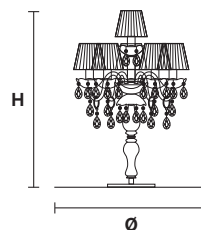

### MILORD A2

**H** 40 cm / 15.60"  
**L** 40 cm / 15.60"  
**SP** 25 cm / 9.75"

 2×E14×40 W max\*  
**USA** 2×E12×40 W max\*  
(not included)

\* Candle shape necessary for lampshades

### MILORD TL5+1

**H** 70 cm / 27.30"  
**Ø** 50 cm / 19.50"

 6×E14×40 W max\*  
**USA** 6×E12×40 W max\*  
(not included)

\* Candle shape necessary for lampshad

### MILORD STL5+1

**H** 180 cm / 70.20"  
**Ø** 60 cm / 23.40"

 6×E14×40 W max\*  
**USA** 6×E12×40 W max\*  
(not included)

\* Candle shape necessary for lampshades

**R**  
Red glass

**W**  
White glass

**T**  
Transparent glass

**B**  
Black glass