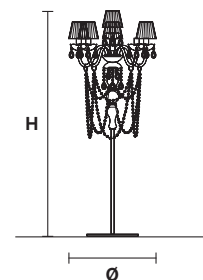

### MILORD A2

**H** 40 cm / 15.60"  
**L** 40 cm / 15.60"  
**SP** 25 cm / 9.75"

 2×E14×40 W max\*  
**USA** 2×E12×40 W max\*  
(not included)

\* Candle shape necessary for lampshades

### MILORD TL5+1

**H** 70 cm / 27.30"  
**Ø** 50 cm / 19.50"

 6×E14×40 W max\*  
**USA** 6×E12×40 W max\*  
(not included)

\* Candle shape necessary for lampshad

### MILORD STL5+1

**H** 180 cm / 70.20"  
**Ø** 60 cm / 23.40"

 6×E14×40 W max\*  
**USA** 6×E12×40 W max\*  
(not included)

\* Candle shape necessary for lampshades

**R**  
Red glass

**W**  
White glass

**T**  
Transparent glass

**B**  
Black glass