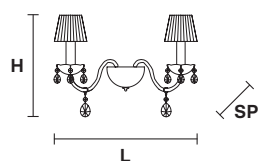

Design by: m\_p studio

La struttura a braccia di vetro, è decorata da pendagli in cristallo.

Solid coloured or transparent crystal pendants enrich coloured glass arm frames.

Struktur aus Glasarmen, mit Kristallpendel.

### MILORD A2

**H** 40 cm / 15.60"  
**L** 40 cm / 15.60"  
**SP** 25 cm / 9.75"

 2×E14×40 W max\*  
**USA** 2×E12×40 W max\*  
(not included)

\* Candle shape necessary for lampshades

### MILORD TL5+1

**H** 70 cm / 27.30"  
**Ø** 50 cm / 19.50"

 6×E14×40 W max\*  
**USA** 6×E12×40 W max\*  
(not included)

\* Candle shape necessary for lampshad

### MILORD STL5+1

**H** 180 cm / 70.20"  
**Ø** 60 cm / 23.40"

 6×E14×40 W max\*  
**USA** 6×E12×40 W max\*  
(not included)

\* Candle shape necessary for lampshades

**R**  
Red glass

**W**  
White glass

**T**  
Transparent glass