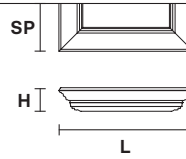

ARTÉ LED A1 45

CE