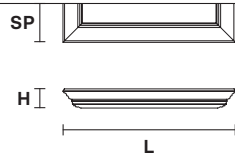

ARTÉ LED A1 70

CE