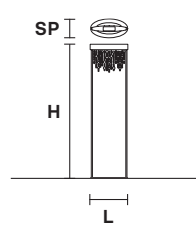

### OLÀ STL2

CE

**H** 50 cm / 19.698"

**L** 50 cm / 19.69"

**SP** 16 cm / 6.30"

2×E27×60 W max

**USA** 2×E26×60 W max  
(not included)

**UP** LED x 5,25 W CRI>80