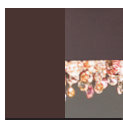

**V30**  
Oxide red frame  
comes with amber  
colours pendants

**V83**  
Matt bronze frame  
comes with warm  
colours pendants

**G01**  
Matt white frame  
comes with cold  
colours pendants

**G01**  
Burnished frame  
comes with amber  
colours pendants