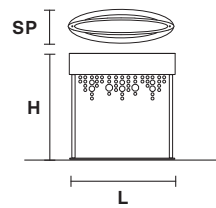

### OLÀ STL2

CE

**H** 50 cm / 19.698"

**L** 50 cm / 19.69"

**SP** 16 cm / 6.30"

2×E27×60 W max

**USA** 2×E26×60 W max  
(not included)

**UP** LED x 5,25 W CRI>80