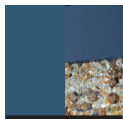

V50
Blue nany frame
comes with amber
colours pendants