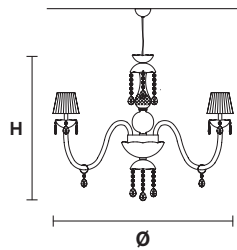

MILORD

Chandelier

Design by: m_p studio

La struttura a braccia di vetro, è decorata da pendagli in cristallo.

Solid coloured or transparent crystal pendants enrich coloured glass arm frames.

Struktur aus Glasarmen, mit Kristallpendel.

H 150 cm / 58.50"
Ø 105 cm / 40.95"

⦿ 25×E14×40 W max*
USA 25×E12×40 W max*
(not included)

* Candle shape necessary for lampshades

MILORD 10+5

H 85 cm / 33.15"
Ø 100 cm / 39.00"

⦿ 15×E14×40 W max*
USA 15×E12×40 W max*
(not included)

* Candle shape necessary for lampshades

MILORD 8+4

H 80 cm / 31.20"
Ø 90 cm / 35.10"

⦿ 12×E14×40 W max*
USA 12×E12×40 W max*
(not included)

* Candle shape necessary for lampshades

MILORD 8

H 65 cm / 23.35"
Ø 90 cm / 35.10"

⦿ 8×E14×40 W max*
USA 8×E12×40 W max*
(not included)

* Candle shape necessary for lampshades

MILORD 5

H 65 cm / 23.35"
Ø 60 cm / 23.40"

⦿ 5×E14×40 W max*
USA 5×E12×40 W max*
(not included)

* Candle shape necessary for lampshades