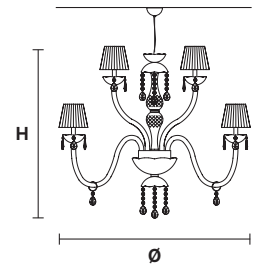

MILORD

Chandelier

Design by: m_p studio

La struttura a braccia di vetro, è decorata da pendagli in cristallo.

Solid coloured or transparent crystal pendants enrich coloured glass arm frames.

Struktur aus Glasarmen, mit Kristallpendel.

H 150 cm / 58.50"
Ø 105 cm / 40.95"

⦿ 25×E14×40 W max*
USA 25×E12×40 W max*
(not included)

* Candle shape necessary for lampshades

MILORD 10+5

H 85 cm / 33.15"
Ø 100 cm / 39.00"

⦿ 15×E14×40 W max*
USA 15×E12×40 W max*
(not included)

* Candle shape necessary for lampshades

MILORD 8+4

H 80 cm / 31.20"
Ø 90 cm / 35.10"

⦿ 12×E14×40 W max*
USA 12×E12×40 W max*
(not included)

* Candle shape necessary for lampshades

MILORD 8

H 65 cm / 23.35"
Ø 90 cm / 35.10"

⦿ 8×E14×40 W max*
USA 8×E12×40 W max*
(not included)

* Candle shape necessary for lampshades

MILORD 5

H 65 cm / 23.35"
Ø 60 cm / 23.40"

⦿ 5×E14×40 W max*
USA 5×E12×40 W max*
(not included)

* Candle shape necessary for lampshades