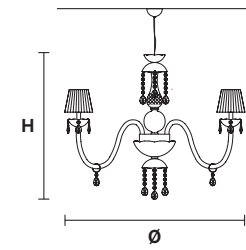

H 150 cm / 58.50"
Ø 105 cm / 40.95"

⦿ 25×E14×40 W max*
USA 25×E12×40 W max*
(not included)

* Candle shape necessary for lampshades

MILORD 10+5

H 85 cm / 33.15"
Ø 100 cm / 39.00"

⦿ 15×E14×40 W max*
USA 15×E12×40 W max*
(not included)

* Candle shape necessary for lampshades

MILORD 8+4

H 80 cm / 31.20"
Ø 90 cm / 35.10"

⦿ 12×E14×40 W max*
USA 12×E12×40 W max*
(not included)

* Candle shape necessary for lampshades

MILORD 8

H 65 cm / 23.35"
Ø 90 cm / 35.10"

⦿ 8×E14×40 W max*
USA 8×E12×40 W max*
(not included)

* Candle shape necessary for lampshades

MILORD 5

H 65 cm / 23.35"
Ø 60 cm / 23.40"

⦿ 5×E14×40 W max*
USA 5×E12×40 W max*
(not included)

* Candle shape necessary for lampshades