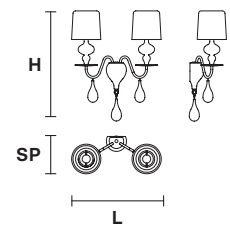

### EVA A3

**H** 70 cm / 27.60"  
**L** 40 cm / 15.80"  
**SP** 20 cm / 7.90"

3×E27×100 W max  
**USA** 3×E26×60 W max  
*(not included)*

Aluminum lampshades included

### EVA A1 M

**H** 54 cm / 21.30"  
**L** 30 cm / 11.90"  
**SP** 15 cm / 6.00"

1×E27×100 W max  
**USA** 1×E26×60 W max  
*(not included)*

Aluminum lampshades included

### EVA A2

**H** 55 cm / 21.65"  
**L** 40 cm / 17.71"  
**SP** 18 cm / 7.08"

2×E14×60 W max  
**USA** 2×E12×40 W max  
*(not included)*

Aluminum lampshades included

**V95**  
Matt white

**V70**  
Concrete