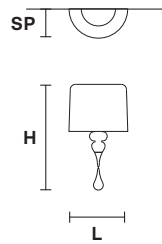

### EVA A3

**H** 70 cm / 27.60"  
**L** 40 cm / 15.80"  
**SP** 20 cm / 7.90"

3×E27×100 W max  
**USA** 3×E26×60 W max  
*(not included)*

Aluminum lampshades included

### EVA A1 M

**H** 54 cm / 21.30"  
**L** 30 cm / 11.90"  
**SP** 15 cm / 6.00"

1×E27×100 W max  
**USA** 1×E26×60 W max  
*(not included)*

Aluminum lampshades included

### EVA A2

**H** 55 cm / 21.65"  
**L** 40 cm / 17.71"  
**SP** 18 cm / 7.08"

2×E14×60 W max  
**USA** 2×E12×40 W max  
*(not included)*

Aluminum lampshades included

**V95**  
Matt white

**V70**  
Concrete