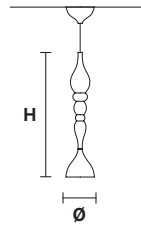

### DROPOP LED S75

CE

**H** 75 cm / 29.52"  
**Ø** 16 cm / 6.29"

**DOWN** LED x 8.5W CRI>80  
3000 K - 1360 lm  
**Dimmable:** TRIAC

### DROPOP LED S60

CE

**H** 60 cm / 23.62"  
**Ø** 16 cm / 6.29"

**DOWN** LED x 8.5W CRI>80  
3000 K - 1360 lm  
**Dimmable:** TRIAC