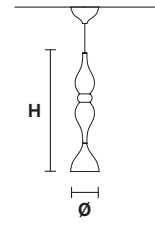

### DROPOP LED S75

CE

**H** 75 cm / 29.52"  
**Ø** 16 cm / 6.29"

**DOWN** LED x 8.5W CRI>80  
3000 K - 1360 lm  
**Dimmable:** TRIAC

### DROPOP LED S60

CE

**H** 60 cm / 23.62"  
**Ø** 16 cm / 6.29"

**DOWN** LED x 8.5W CRI>80  
3000 K - 1360 lm  
**Dimmable:** TRIAC

### DROPOP LED S55

CE

**H** 55 cm / 21.65"  
**Ø** 16 cm / 6.29"

**DOWN** LED x 8.5W CRI>80  
3000 K - 1360 lm  
**Dimmable:** TRIAC