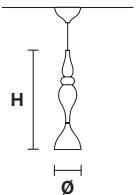

### DROPOP LED S75

CE

**H** 75 cm / 29.52"  
**Ø** 16 cm / 6.29"

**DOWN** LED x 8.5W CRI>80  
3000 K - 1360 lm  
**Dimmable:** TRIAC

### DROPOP LED S60

CE

**H** 60 cm / 23.62"  
**Ø** 16 cm / 6.29"

**DOWN** LED x 8.5W CRI>80  
3000 K - 1360 lm  
**Dimmable:** TRIAC

### DROPOP LED S55

CE

**H** 55 cm / 21.65"  
**Ø** 16 cm / 6.29"

**DOWN** LED x 8.5W CRI>80  
3000 K - 1360 lm  
**Dimmable:** TRIAC

### DROPOP LED S50

CE

**H** 50 cm / 19.68"  
**Ø** 16 cm / 6.29"

**DOWN** LED x 8.5W CRI>80  
3000 K - 1360 lm  
**Dimmable:** TRIAC