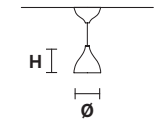

DROPOP LED S15

CE

H 15 cm / 5.90"
Ø 16 cm / 6.29"

DOWN LED x 8.5W CRI>80
3000 K - 1360 lm
Dimmable: TRIAC