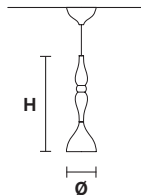

### DROPOP LED S60

CE

**H** 60 cm / 23.62"  
**Ø** 16 cm / 6.29"

**DOWN** LED x 8.5W CRI>80  
3000 K - 1360 lm  
**Dimmable:** TRIAC

### DROPOP LED S55

CE

**H** 55 cm / 21.65"  
**Ø** 16 cm / 6.29"

**DOWN** LED x 8.5W CRI>80  
3000 K - 1360 lm  
**Dimmable:** TRIAC

### DROPOP LED S50

CE

**H** 50 cm / 19.68"  
**Ø** 16 cm / 6.29"

**DOWN** LED x 8.5W CRI>80  
3000 K - 1360 lm  
**Dimmable:** TRIAC

### DROPOP LED S45

CE

**H** 45 cm / 17.71"  
**Ø** 16 cm / 6.29"

**DOWN** LED x 8.5W CRI>80  
3000 K - 1360 lm  
**Dimmable:** TRIAC