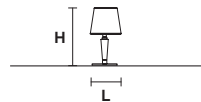

H 48 cm / 18.89"
L 25 cm / 9.84"

1×E27×60 W max
USA 1×E26×60 W max
(not included)

Paralumi/shade L01/25

DARSHAN STL1