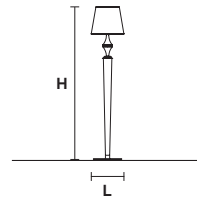

DARSHAN A2 P

H 13 cm / 5.11"
L 30 cm / 11.81"
SP 9 cm / 3.54"

2×E14×40 W max
USA 2×E12×40 W max
(not included)

Paralumi/shade L01

DARSHAN A2 G

H 40 cm / 15.74"
L 25 cm / 9.84"
SP 14 cm / 5.51"

2×E14×40 W max
USA 2×E12×40 W max
(not included)

H 48 cm / 18.89"
L 25 cm / 9.84"

1×E27×60 W max
USA 1×E26×60 W max
(not included)

Paralumi/shade L01/25

DARSHAN STL1

H 163 cm / 64.17"
L 34 cm / 13.38"

1×E27×60 W max
USA 1×E26×60 W max
(not included)

Paralumi/shade L01/34