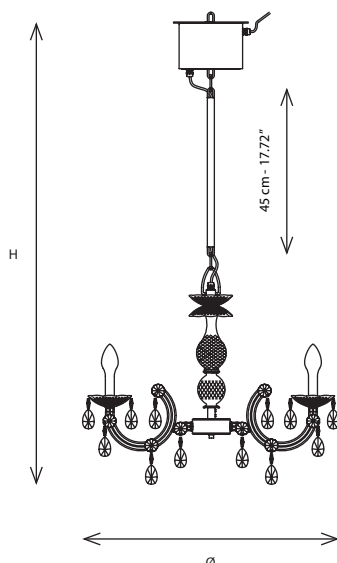

DRYLIGHT S6

Suspension

MASIERO

Design by: m_p studio

DRYLIGHT S6

CE IP65  

Tecnologia DRYLIGHT® con protezione IP65: sicurezza totale in ogni condizione climatica. Brevetto internazionale MASIERO.

DRYLIGHT® technology with IP65 protection level: complete safety in any weather conditions. International MASIERO's patent.

TECHNICAL INFORMATION

Ø 68 cm / 26.77"
H 125 cm / 49.21"

WT EXTREME 5.3 kg / 11.68 lb
WT PREMIUM 6.7 kg / 14.77 lb

6 x LED: 18 W tot, 960 lm

DRYLIGHT LED W:
3000K, 18 W tot, 960 lm

DRYLIGHT LED RGBW:
24W tot, 960 lm tot