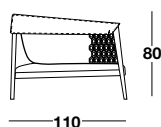

BURTON

burton