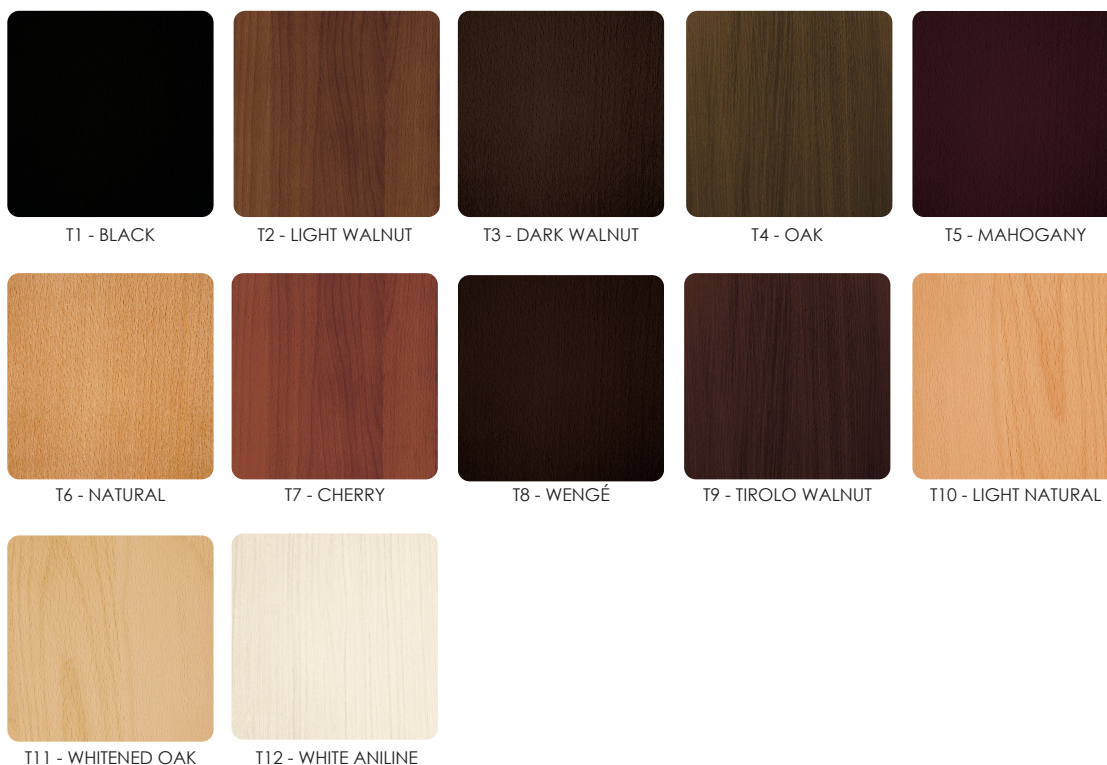

INTERIOR

COLLECTION

Standard wood finishes

Metal finishes