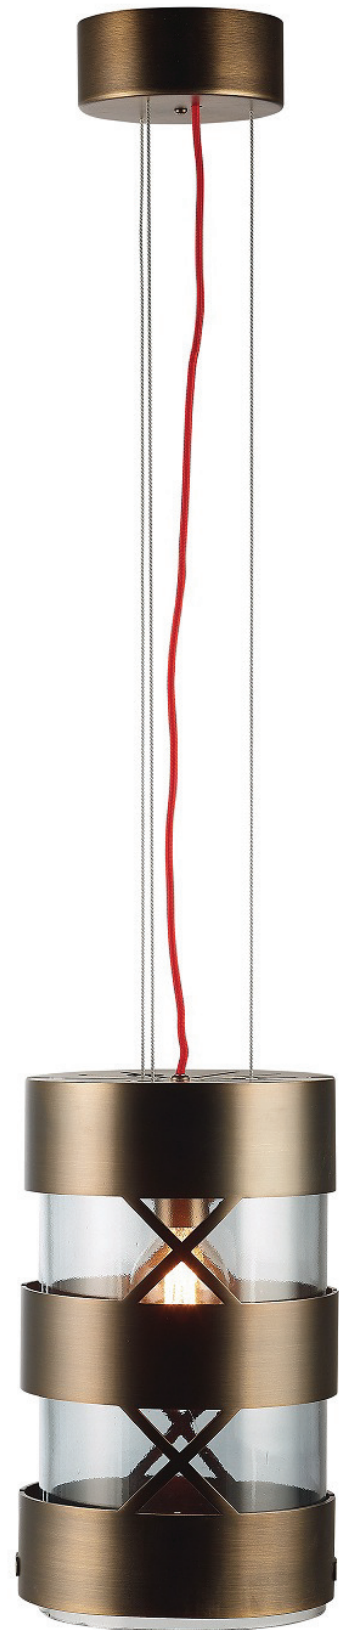

MADemoiselle

Lampada a sospensione. Struttura in metallo,
finitura Bronzo Antico. Paralume in cristallo fumé.

Note:

220V - 50 HZ / 1xE27 | cavo rosso

110V - 60 HZ / 1xE26 | cavo rosso

Lampadina non incluse.

Adatto a soffitti da 270 cm a 320 cm di altezza.

*Ceiling lamp. Structure in metal, Antique Bronze finish.
Lampshade in smoked crystal.*

Notes:

220V - 50 HZ / 1xE27 | red cord

110V - 60 HZ / 1xE26 | red cord

Light bulb not included.

Suitable for ceilings from 270 cm to 320 cm height.

Finiture standard | Standard finishes

BA | Bronzo antico
Antique bronze

Misure standard | Standard sizes

100% made in Italy

www.bellavistacollection.com