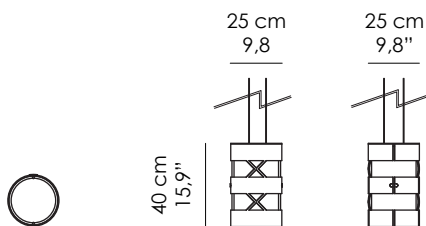

Adatto a soffitti da 270 cm a 320 cm di altezza.

*Ceiling lamp. Structure in metal, Antique Bronze finish.
Lampshade in smoked crystal.*

Notes:

220V - 50 HZ / 1xE27 | red cord

110V - 60 HZ / 1xE26 | red cord

Light bulb not included.

Suitable for ceilings from 270 cm to 320 cm height.

Finiture standard | Standard finishes

BA | Bronzo antico
Antique bronze

Misure standard | Standard sizes

100% made in Italy

www.bellavistacollection.com