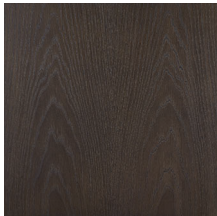

COURCHEVEL

Lorem ipsum

Tavolino da caffè. Struttura in listellare di pioppo italiano, impiallacciato in Rovere o Sucupira Grigio e dettagli in ottone, finitura Bronzo Antico (OBA).

Coffee Table. Structure in Italian poplar blockboard, veneered with Oak or Grey Sukupira wood and parts clad in brass, Antique Bronze finish (OBA).

100% made in Italy

www.bellavistacollection.com

BELLAVISTA[®]
COLLECTION

COURCHEVEL

Finiture standard | *Standard finishes*

RN | Rovere Naturale
Natural Oak

SG | Sucupira Grigio
Grey Sukupira

RS | Rovere Smoke
Smoke Oak

RG | Rovere Grigio
Grey Oak

RM | Rovere Moka
Moka Oak

Dettagli | *Details*

OBA | Bronzo Antico
Antique Bronze (on brass)

COURCHEVEL

Misure standard | *Standard sizes*

T-24-A

T-24-B