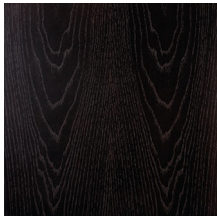

COURCHEVEL

Lorem ipsum

Tavolino da caffè. Struttura in listellare di pioppo italiano, impiallacciato in Rovere o Sucupira Grigio e dettagli in ottone, finitura Bronzo Antico (OBA).

Coffee Table. Structure in Italian poplar blockboard, veneered with Oak or Grey Sukupira wood and parts clad in brass, Antique Bronze finish (OBA).

100% made in Italy

www.bellavistacollection.com

BELLAVISTA[®]
COLLECTION

COURCHEVEL

Finiture standard | *Standard finishes*

RN | Rovere Naturale
Natural Oak

SG | Sucupira Grigio
Grey Sukupira

RS | Rovere Smoke
Smoke Oak

RG | Rovere Grigio
Grey Oak

RM | Rovere Moka
Moka Oak

Dettagli | *Details*

OBA | Bronzo Antico
Antique Bronze (on brass)

COURCHEVEL

Misure standard | *Standard sizes*

T-24-A

T-24-B