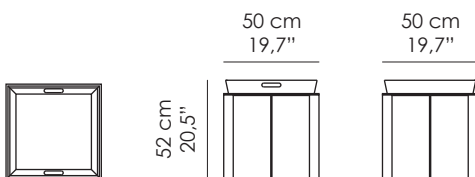

Finitura Top standard | *Top finishes, standard*

E | Ebano
Ebony

FRM | Frassino Moka
Moka Ashwood

Misure standard | *Standard sizes*

100% made in Italy

www.bellavistacollection.com