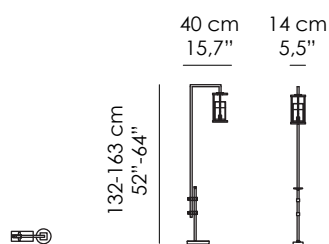

Lampadina non inclusa.

Floor lamp. Structure in metal, Antique Bronze finish. Adjustable height. Lampshade in clear and sandblasted glass.

Notes:

220V - 50 HZ / 1xE14 | black cord

110V - 60 HZ / 1xE12 | black cord

Light bulb not included.

Finiture standard | Standard finishes

BA | Bronzo antico
Antique bronze

Misure standard | Standard sizes

100% made in Italy

www.bellavistacollection.com