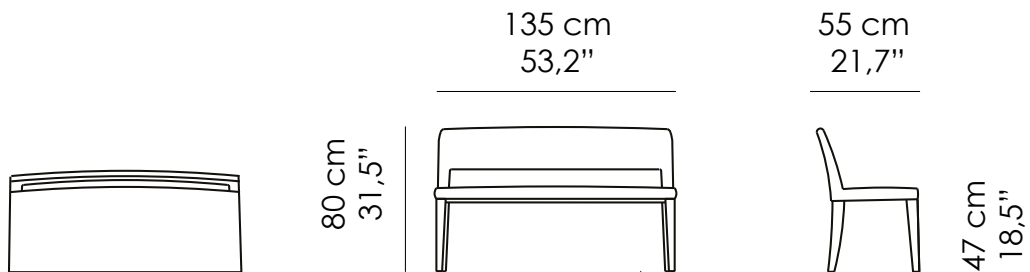

MARGOT

Base | Base

Faggio tinto Moka
Moka stained Beechwood

Misure standard | Standard sizes

C-02-A

C-02-B

C-02-C