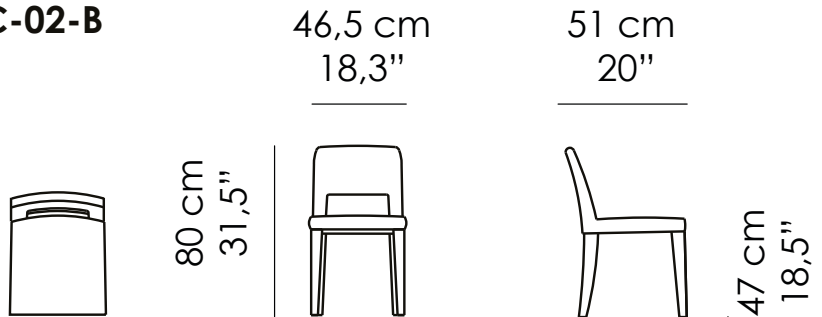

100% made in Italy

www.bellavistacollection.com

MARGOT

Base | Base

Faggio tinto Moka
Moka stained Beechwood

Misure standard | Standard sizes

C-02-A

C-02-B