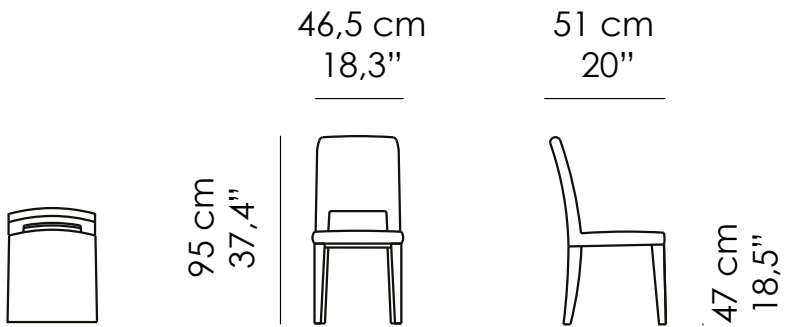

100% made in Italy

www.bellavistacollection.com

MARGOT

Base | Base

Faggio tinto Moka
Moka stained Beechwood

Misure standard | Standard sizes

C-02-A

C-02-B