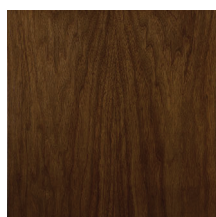

DON PEDRO

Tavolino. Struttura in massiccio di Rovere o di Noce. Maniglia e dettagli in fusione di ottone martellinata, finitura bronzo antico (CASTBAM), rifinita a mano.

Side Table. Structure in solid Oak or Walnut. Handle and details in hammered cast brass, antique bronze finish (CASTBAM), refined by hand.

100% made in Italy

www.bellavistacollection.com

BELLAVISTA[®]
COLLECTION

DON PEDRO

Finiture standard TOP | *Standard finishes TOP*

RN | Rovere Naturale
Natural Oak

NC | Noce Canaletto Naturale
Natural American Walnut

RS | Rovere Smoke
Smoke Oak

NCS | Noce Canaletto Scuro
Dark American Walnut

RG | Rovere Grigio
Grey Oak

NCM | Noce Canaletto Moka
Moka American Walnut

RM | Rovere Moka
Moka Oak

Misure standard | *Standard sizes*