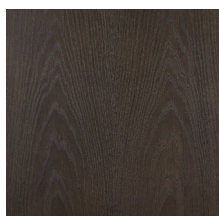

DON PEDRO

Tavolino. Struttura in massiccio di Rovere o di Noce. Maniglia e dettagli in fusione di ottone martellinata, finitura bronzo antico (CASTBAM), rifinita a mano.

Side Table. Structure in solid Oak or Walnut. Handle and details in hammered cast brass, antique bronze finish (CASTBAM), refined by hand.

100% made in Italy

www.bellavistacollection.com

BELLAVISTA[®]
COLLECTION

DON PEDRO

Finiture standard TOP | *Standard finishes TOP*

RN | Rovere Naturale
Natural Oak

NC | Noce Canaletto Naturale
Natural American Walnut

RS | Rovere Smoke
Smoke Oak

NCS | Noce Canaletto Scuro
Dark American Walnut

RG | Rovere Grigio
Grey Oak

NCM | Noce Canaletto Moka
Moka American Walnut

RM | Rovere Moka
Moka Oak

Misure standard | *Standard sizes*