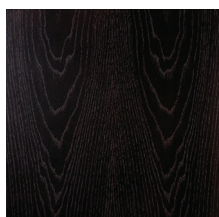

DON PEDRO

Tavolino. Struttura in massiccio di Rovere o di Noce. Maniglia e dettagli in fusione di ottone martellinata, finitura bronzo antico (CASTBAM), rifinita a mano.

Side Table. Structure in solid Oak or Walnut. Handle and details in hammered cast brass, antique bronze finish (CASTBAM), refined by hand.

RS | Rovere Smoke
Smoke Oak

NCS | Noce Canaletto Scuro
Dark American Walnut

RG | Rovere Grigio
Grey Oak

NCM | Noce Canaletto Moka
Moka American Walnut

RM | Rovere Moka
Moka Oak

Misure standard | *Standard sizes*