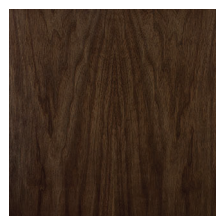

DON PEDRO

Tavolino. Struttura in massiccio di Rovere o di Noce. Maniglia e dettagli in fusione di ottone martellinata, finitura bronzo antico (CASTBAM), rifinita a mano.

Side Table. Structure in solid Oak or Walnut. Handle and details in hammered cast brass, antique bronze finish (CASTBAM), refined by hand.

100% made in Italy

www.bellavistacollection.com

BELLAVISTA[®]
COLLECTION

DON PEDRO

Finiture standard TOP | *Standard finishes TOP*

RN | Rovere Naturale
Natural Oak

NC | Noce Canaletto Naturale
Natural American Walnut

RS | Rovere Smoke
Smoke Oak

NCS | Noce Canaletto Scuro
Dark American Walnut

RG | Rovere Grigio
Grey Oak

NCM | Noce Canaletto Moka
Moka American Walnut

RM | Rovere Moka
Moka Oak

Misure standard | *Standard sizes*