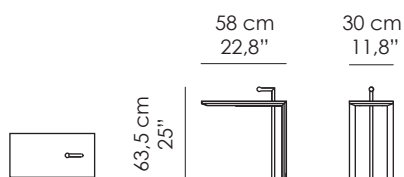

RS | Rovere Smoke
Smoke Oak

NCS | Noce Canaletto Scuro
Dark American Walnut

RG | Rovere Grigio
Grey Oak

NCM | Noce Canaletto Moka
Moka American Walnut

RM | Rovere Moka
Moka Oak

Misure standard | *Standard sizes*