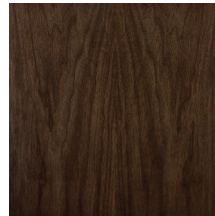

DOUBLE V

Tavolo da pranzo. Top e base in listellare di pioppo italiano, impiallacciati in Rovere o Noce (impiallaccio con spessore 4 mm). Profili in ottone, finitura bronzo antico (OBA).

Dining Table. Top and base in Italian poplar block-board, veneered with 4 mm thickness real Oak or Walnut. Brass rods in antique bronze finish (OBA).

100% made in Italy

www.bellavistacollection.com

BELLAVISTA
COLLECTION

DOUBLE V

Finiture standard | *Standard finishes*

RN | Rovere Naturale
Natural Oak

NC | Noce Canaletto Naturale
Natural American Walnut

RS | Rovere Smoke
Smoke Oak

NCS | Noce Canaletto Scuro
Dark American Walnut

RG | Rovere Grigio
Grey Oak

NCM | Noce Canaletto Moka
Moka American Walnut

RM | Rovere Moka
Moka Oak

OBA
Ottone, fin. bronzo antico
Brass, antique bronze fin,