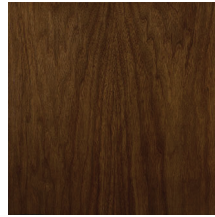

DOUBLE V

Tavolo da pranzo. Top e base in listellare di pioppo italiano, impiallacciati in Rovere o Noce (impiallaccio con spessore 4 mm). Profili in ottone, finitura bronzo antico (OBA).

Dining Table. Top and base in Italian poplar block-board, veneered with 4 mm thickness real Oak or Walnut. Brass rods in antique bronze finish (OBA).

100% made in Italy

www.bellavistacollection.com

BELLAVISTA
COLLECTION

DOUBLE V

Finiture standard | *Standard finishes*

RN | Rovere Naturale
Natural Oak

NC | Noce Canaletto Naturale
Natural American Walnut

RS | Rovere Smoke
Smoke Oak

NCS | Noce Canaletto Scuro
Dark American Walnut

RG | Rovere Grigio
Grey Oak

NCM | Noce Canaletto Moka
Moka American Walnut

RM | Rovere Moka
Moka Oak

OBA
Ottone, fin. bronzo antico
Brass, antique bronze fin,