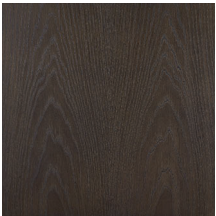

DOUBLE V

Tavolo da pranzo. Top e base in listellare di pioppo italiano, impiallacciati in Rovere o Noce (impiallaccio con spessore 4 mm). Profili in ottone, finitura bronzo antico (OBA).

Dining Table. Top and base in Italian poplar block-board, veneered with 4 mm thickness real Oak or Walnut. Brass rods in antique bronze finish (OBA).

100% made in Italy

www.bellavistacollection.com

BELLAVISTA
COLLECTION

DOUBLE V

Finiture standard | *Standard finishes*

RN | Rovere Naturale
Natural Oak

NC | Noce Canaletto Naturale
Natural American Walnut

RS | Rovere Smoke
Smoke Oak

NCS | Noce Canaletto Scuro
Dark American Walnut

RG | Rovere Grigio
Grey Oak

NCM | Noce Canaletto Moka
Moka American Walnut

RM | Rovere Moka
Moka Oak

OBA
Ottone, fin. bronzo antico
Brass, antique bronze fin,