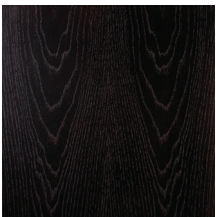

DOUBLE V

Tavolo da pranzo. Top e base in listellare di pioppo italiano, impiallacciati in Rovere o Noce (impiallaccio con spessore 4 mm). Profili in ottone, finitura bronzo antico (OBA).

Dining Table. Top and base in Italian poplar block-board, veneered with 4 mm thickness real Oak or Walnut. Brass rods in antique bronze finish (OBA).

100% made in Italy

www.bellavistacollection.com

BELLAVISTA
COLLECTION

DOUBLE V

Finiture standard | *Standard finishes*

RN | Rovere Naturale
Natural Oak

NC | Noce Canaletto Naturale
Natural American Walnut

RS | Rovere Smoke
Smoke Oak

NCS | Noce Canaletto Scuro
Dark American Walnut

RG | Rovere Grigio
Grey Oak

NCM | Noce Canaletto Moka
Moka American Walnut

RM | Rovere Moka
Moka Oak

OBA
Ottone, fin. bronzo antico
Brass, antique bronze fin,