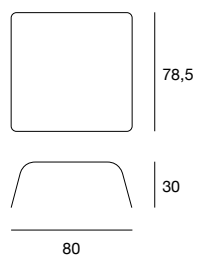

design Norberto Delfinetti e Monica Bernasconi

zen

Tavolino in vetro curvato naturale o verniciato nero (sp. 10 mm).
Coffee table in curved glass (10 mm th.) clear or lacquered black.

coffee table
cod.5919
5920
5930

cod.5919