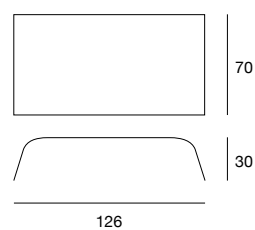

design Norberto Delfinetti e Monica Bernasconi

zen

Tavolino in vetro curvato naturale o verniciato nero (sp. 10 mm).
Coffee table in curved glass (10 mm th.) clear or lacquered black.

coffee table
cod.5919
5920
5930

cod.5920