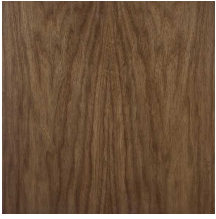

FRAME

Cornice in massiccio di Noce.
Dettaglio in metallo, finitura
Cromo.
Optional:
Specchio .

*Frame in solid Walnut. Detail in metal, Chrome finish.
Optional:
Plane mirror.*

100% made in Italy

www.bellavistacollection.com

BELLAVISTA
COLLECTION

FRAME

Finitura standard | *Standard finishes*

NC | Noce Canaletto Naturale
Natural American Walnut

NCS | Noce Canaletto Scuro
Dark American Walnut

NCM | Noce Canaletto Moka
Moka American Walnut