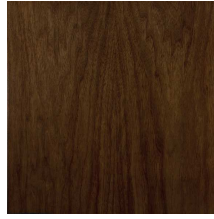

FRAME

Cornice in massiccio di Noce.
Dettaglio in metallo, finitura
Cromo.
Optional:
Specchio .

*Frame in solid Walnut. Detail in metal, Chrome finish.
Optional:
Plane mirror.*

100% made in Italy

www.bellavistacollection.com

BELLAVISTA
COLLECTION

FRAME

Finitura standard | *Standard finishes*

NC | Noce Canaletto Naturale
Natural American Walnut

NCS | Noce Canaletto Scuro
Dark American Walnut

NCM | Noce Canaletto Moka
Moka American Walnut