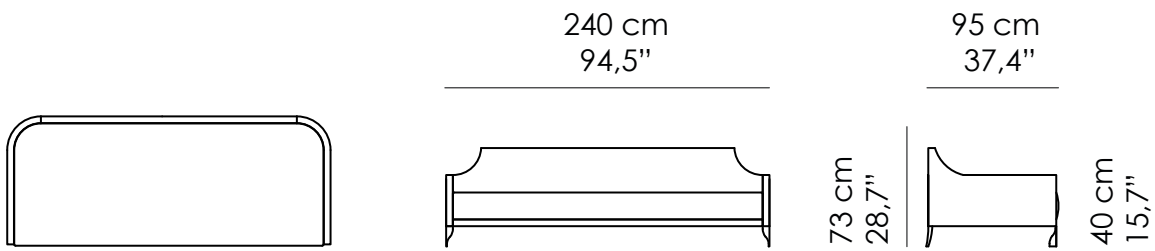

100% made in Italy

www.bellavistacollection.com

MADLEINE

Struttura | Structure

CASTBAM | *Hammered
Antique Bronze*

Misure standard | Standard sizes

P1.02

P1.03