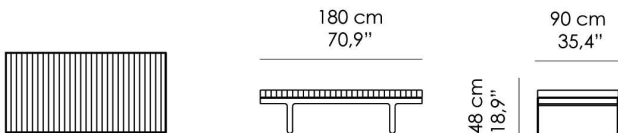

# ARTHUR

Panca. Struttura in metallo, finitura Nero Bellavista (NBV). Imbottitura in poliuretano espanso a quote differenziate. Rivestimento non sfoderabile, cuciture tono su tono.

*Bench. Structure in metal, Nero Bellavista (NBV) finish. Variable-density polyurethane foam padding. Covers with matching straight lines quilting, not removable cover.*

## Misure standard | Standard sizes

100% made in Italy

[www.bellavistacollection.com](http://www.bellavistacollection.com)

**BELLAVISTA**  
COLLECTION

P1.02

P1.03

P1.04

P1.05