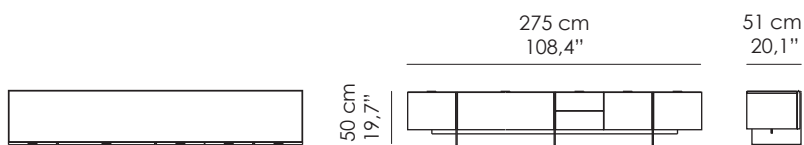

No. 4 deep drawers and no. 2 drawers with fully synchronized slide technology, soft-close damping system, tool-free 4D adjustment facility.

Optional:

Top in marble.

CORVETTE

Misure standard | *Standard sizes*