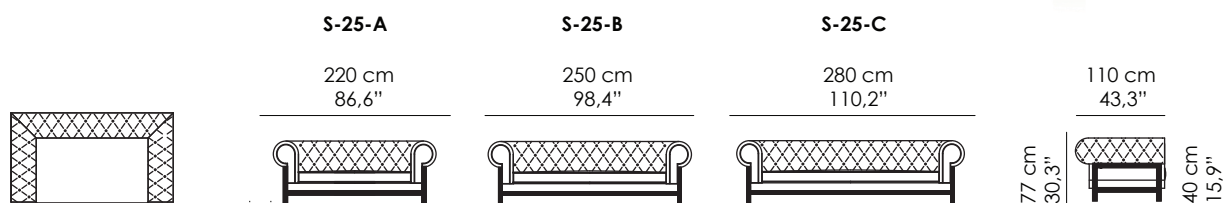

Misure standard | Standard sizes

100% made in Italy

www.bellavistacollection.com