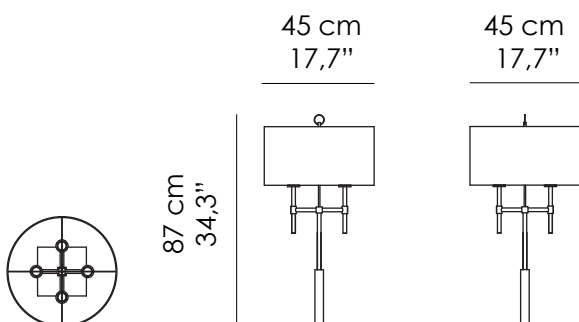

# MARISA

Pascal Arquitectos Design.  
Lampada da tavolo. Struttura in metallo, finitura Bronzo Antico. Paralume in Poliestere grigio (B.02), bianco (B.12) o tortora (B.16).  
Note:  
220V-50 HZ / 4xE27 | cavo nero  
110V-60 HZ / 4xE26 | cavo nero  
Lampadine non incluse.

## Misure standard | Standard sizes

100% made in Italy

[www.bellavistacollection.com](http://www.bellavistacollection.com)