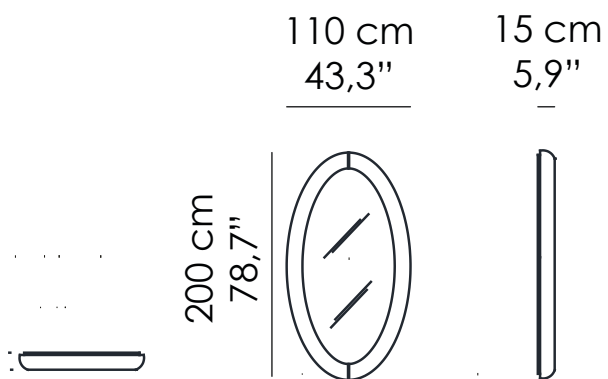

GRIMILDE

Specchio ovale da parete.
Cornice in massiccio di toulipier
rivestito in tessuto o pelle.

*Oval wall-mounted mirror.
Frame in solid toulipier wood,
padded in fabric or leather.*

Misure standard | Standard sizes