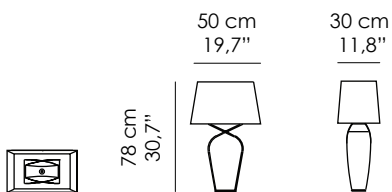

Notes:

220V - 50 HZ / 1xE27 | black cord

110V - 60 HZ / 1xE26 | black cord

Light bulb not included.

Finiture standard | Standard finishes

BA | Bronzo antico
Antique bronze

Misure standard | Standard sizes

100% made in Italy