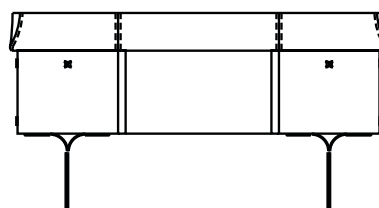

Optional:

Vassoi removibili per i cassetti, rivestiti in ecopelle nera, con divisori interni in tessuto floccato color avorio.

Illuminazione a LED con accensione a sfioro.

Vanity Table. Structure in Italian poplar blockboard, 45° assembly. Outside finish matte lacquered RAL 1013, inner drawers and partitions in Glossy Ebony , top and drawers handle in saddle-leather col. Caffè with beige stitches. No.4 inner drawers with fully synchronised slide technology and soft-close damping system. Base in metal, Antique Bronze finish. Handles mod. MAN-15 in cast brass, Antique Bronze finish.

Finitura interna dei cassetti e divisori interni | *Inner drawers and partitions*

E | Ebano Lucido
Glossy Ebony

Top e maniglie dei cassetti | *Top and drawers handle*

CU | Caffè

Dettagli | *Details*

BA | Bronzo antico
Antique bronze

Misure standard | *Standard sizes*

79 cm
31,1"

150 cm
59,1"

50cm
19,7"

100% made in Italy

www.bellavistacollection.com