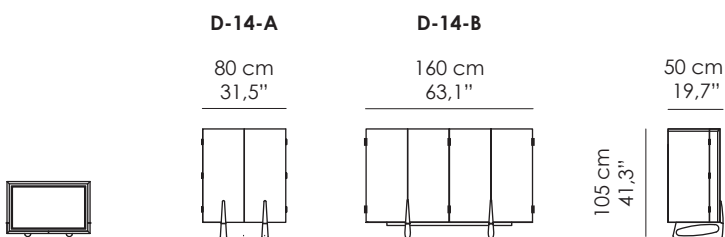

CHANEL

Finiture standard | *Standard finishes*

Misure standard | *Standard sizes*

www.bellavistacollection.com