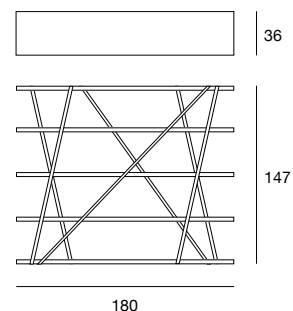

Libreria con struttura in metallo cromato. Ripiani placcati frassino o laccati. Finiture disponibili: WG wengé, NC noce, TB tabacco, laccato opaco poro chiuso. Bookcase with structure in chrome-plated metal. Shelves veneered in ash or lacquered. Available finishings: WG wengé, NC walnut, TB tobacco, closed pore matt lacquered.

bookcase  
cod.5550.2

LEGNI  
WOODS

LACCATO OPACO PORO CHIUSO  
CLOSED PORE MATT LACQUERED

LACCATO OPACO PORO CHIUSO MICROGOFFRATO  
MICROEMBOSSSED CLOSED PORE MATT LACQUERED

design Norberto Delfinetti e Monica Bernasconi