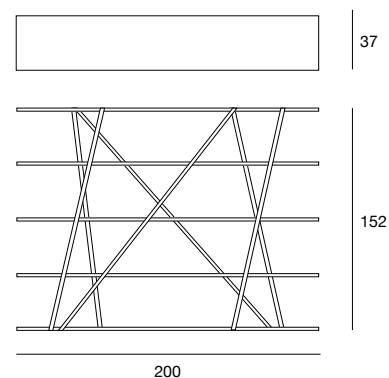

design Norberto Delfinetti e Monica Bernasconi

tres

Libreria con struttura in alluminio placcato noce canaletto. Ripiani in legno placcati in noce canaletto. Finiture disponibili: NK noce canaletto. Bookcase with aluminium structure veneered canaletto walnut. Wooden shelves veneered canaletto walnut. Available finishings: NK canaletto walnut.

bookcase
5551

LEGNI
WOODS

NK
noce canaletto
canaletto walnut