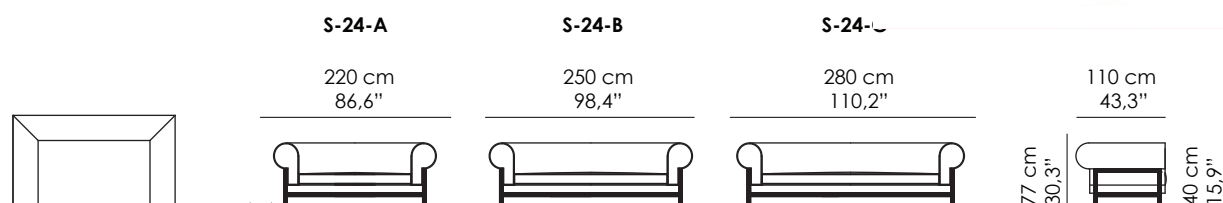

Per larghezza 200 cm: n. 2 cuscini di schienale 55x55 cm inclusi.

Per larghezza 250 cm: n. 3 cuscini di schienale 55x55 cm inclusi.

Per larghezza 280 cm: n. 4 cuscini di schienale 55x55 cm inclusi.

Sofa. Structure in multilayer Italian poplar wood. Variable-density polyurethane foam padding. Seat and back cushions padded in channeled goose down with central insert in polyurethane foam in different densities.

For width 280 cm: no. 4 back cushions 55x55 cm included.

Finiture standard | Standard finish

OBA
Ottone, fin. bronzo antico
Brass, antique bronze fin,

Misure standard | Standard sizes

100% made in Italy

www.bellavistacollection.com