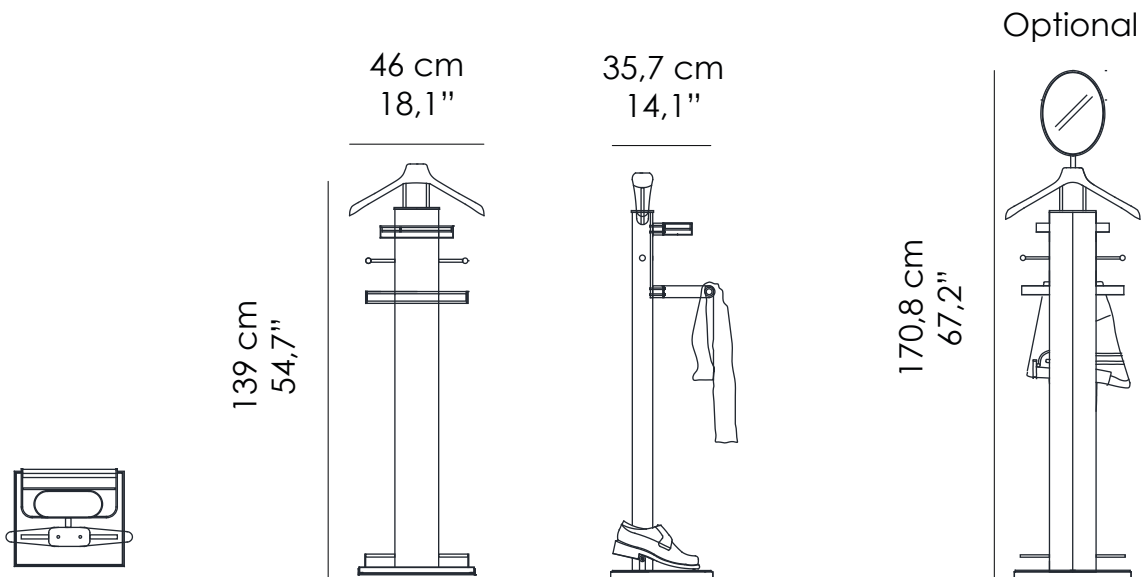

CR | Cromo
Chrome

Misure standard | *Standard sizes*

100% made in Italy

www.bellavistacollection.com