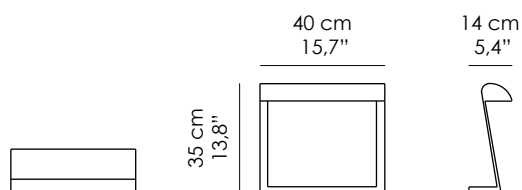

Misure standard | Standard sizes

100% made in Italy

www.bellavistacollection.com