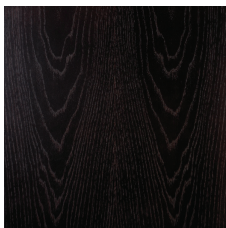

RM | Rovere Moka
Moka Oak