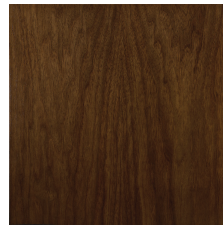

# SAN FRANCISCO

---

Tavolino. Top e base in legno massiccio di Rovere o Noce. Piedini e dettagli in ottone, finitura Bronzo Antico (OBA). Piccola scultura a Ippopotamo sulla base.

Optional:

Mensola inferiore rotonda in fusione d'ottone, finitura grezza.

Side Table. Top and base in solid Oak or Walnut. Feet and joint details in brass, Antique Bronze finish (OBA). Little Hippo sculpture on the base.

Optional:

Lower round shelf in cast brass, rough finish.

## Finiture standard | *Standard finishes*

RN | Rovere Naturale  
Natural Oak

NC | Noce Canaletto Naturale  
*Natural American Walnut*

RS | Rovere Smoke  
Smoke Oak

NCS | Noce Canaletto Scuro  
Dark American Walnut