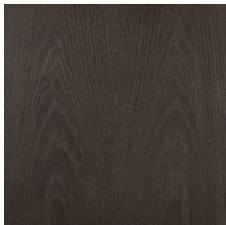

# SAN FRANCISCO

---

Tavolino. Top e base in legno massiccio di Rovere o Noce. Piedini e dettagli in ottone, finitura Bronzo Antico (OBA). Piccola scultura a Ippopotamo sulla base.

Optional:

Mensola inferiore rotonda in fusione d'ottone, finitura grezza.

Side Table. Top and base in solid Oak or Walnut. Feet and joint details in brass, Antique Bronze finish (OBA). Little Hippo sculpture on the base.

Optional:

Lower round shelf in cast brass, rough finish.

## Finiture standard | *Standard finishes*

RN | Rovere Naturale  
Natural Oak

NC | Noce Canaletto Naturale  
*Natural American Walnut*

RS | Rovere Smoke  
Smoke Oak

NCS | Noce Canaletto Scuro  
Dark American Walnut

RG | Rovere Grigio  
Grey Oak

NCM | Noce Canaletto Moka  
Moka American Walnut

RM | Rovere Moka  
Moka Oak

LG | Larice Grigio  
Grey Larch