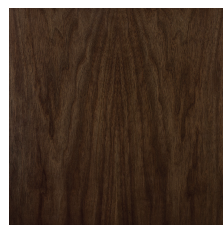

LG | Larice Grigio
Grey Larch

NCM | Noce Canaletto Moka
Moka American Walnut