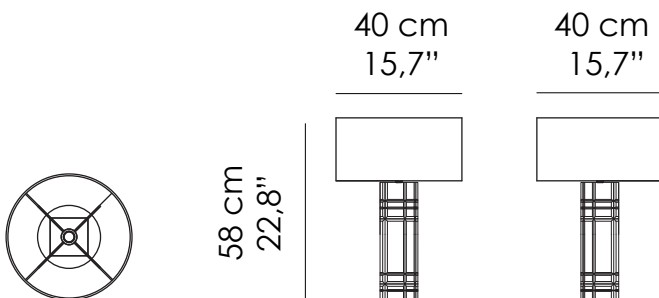

110V - 60 HZ / 1xE26 | gold cord

Light bulb not included.

Misure standard | Standard sizes

100% made in Italy

www.bellavistacollection.com

BELLAVISTA
COLLECTION