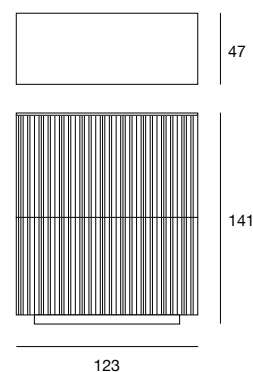

cupboard
 cod.5574
 5576
 5577

cod.5574

cod.5576

cod.5577

LEGNI
 WOODS

NC
 frassino tinto noce
 ash stained walnut

TB
 frassino tinto tabacco
 ash stained tobacco

WG
 frassino tinto wengé
 ash stained wengé