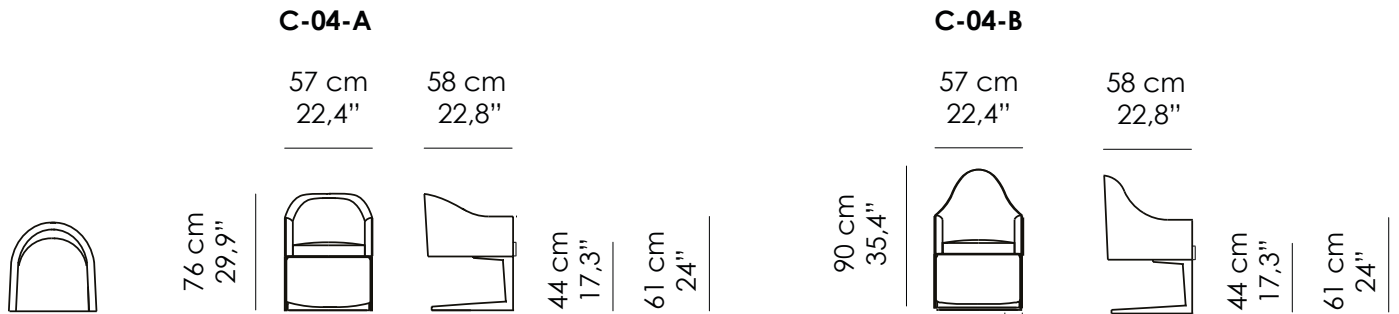

# CORINNE

---

Sedia. Struttura in multistrato curvato di pioppo Italiano. Imbottitura in poliuretano espanso a quote differenziate. Rivestimento non sfoderabile. Base in metallo, finitura Dull Champagne

*Chair. Structure in bented multilayer Italian poplar wood. Variable-density polyurethane foam padding. Not Removable covers. Base in metal, Dull Champagne finish.*

100% made in Italy

[www.bellavistacollection.com](http://www.bellavistacollection.com)

## Misure standard | Standard sizes

P1.02

P1.03

P1.04

P1.05

P1.07

P1.10

P1.12