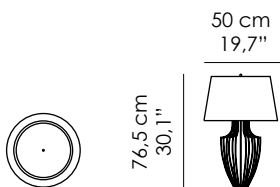

Light bulb not included.

Finiture standard | Standard finishes

OA

Ottone antico

Antique brass finish.

Misure standard | Standard sizes

100% made in Italy

www.bellavistacollection.com